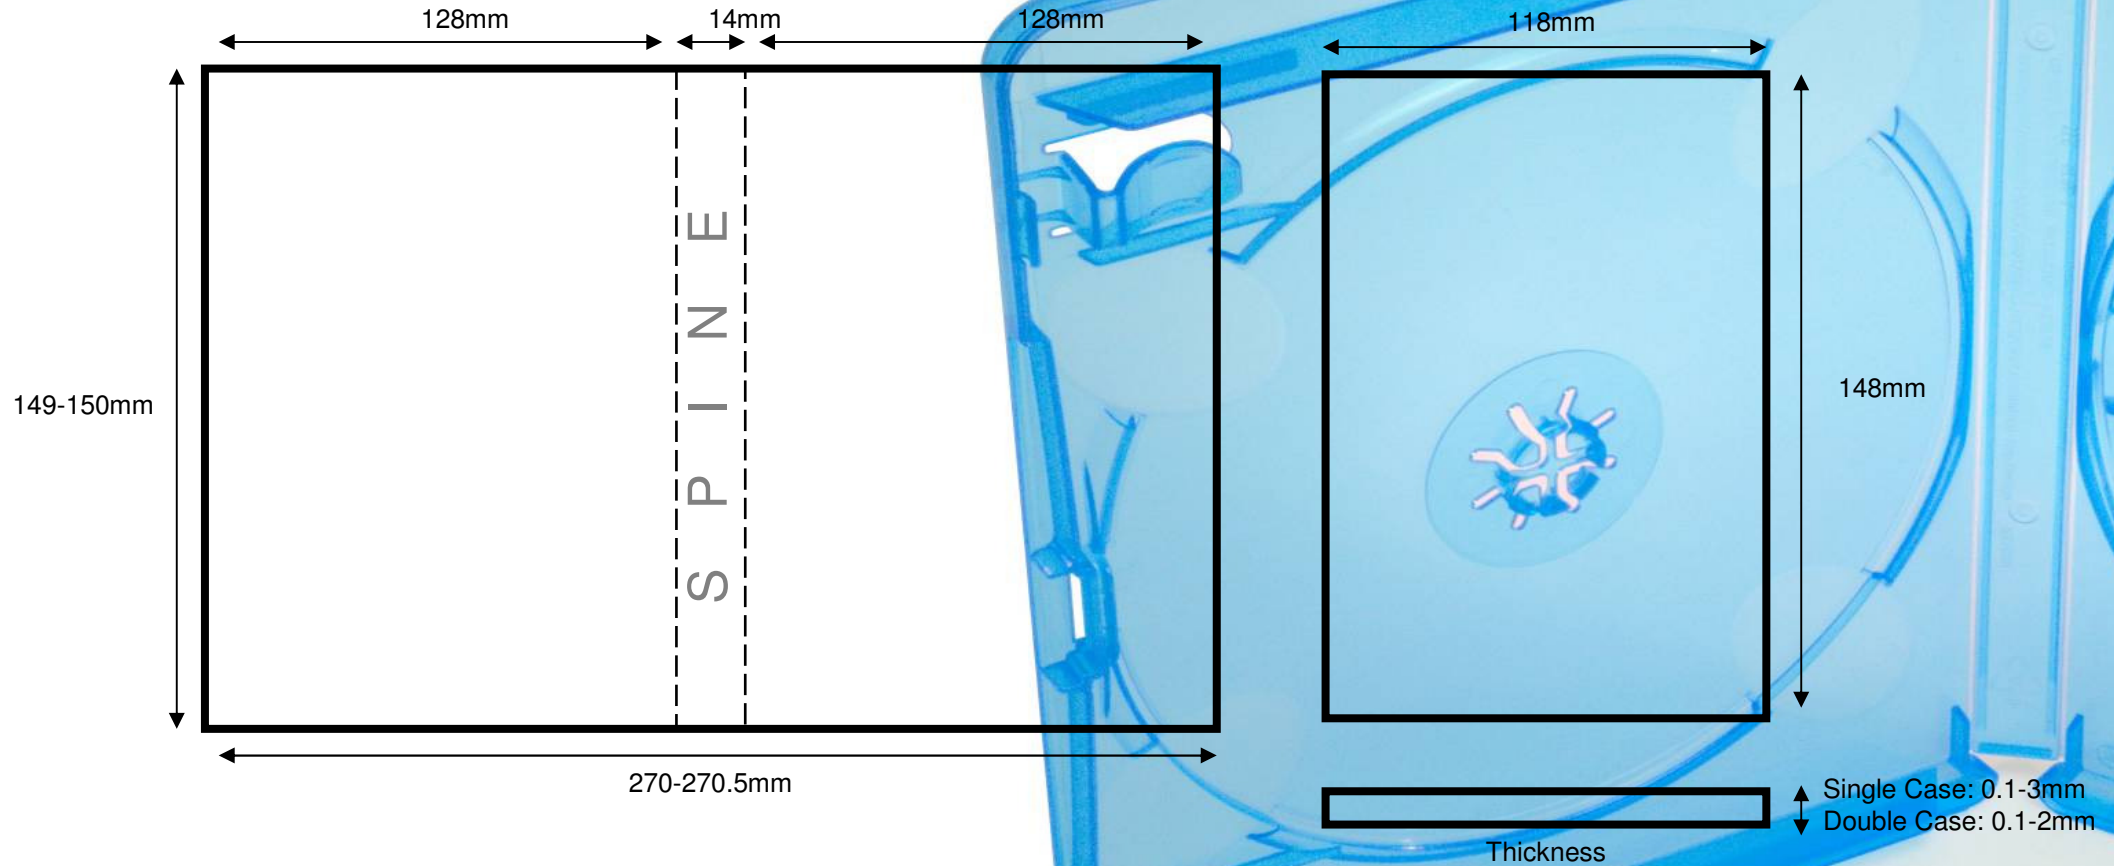

Specifications: BluRay RT Cases 1,2 & 3 disc options / 3d super clear / face on face

It is recommended that inlay cards are cut to the lower limit.  
Booklet weight should be no more than 63g